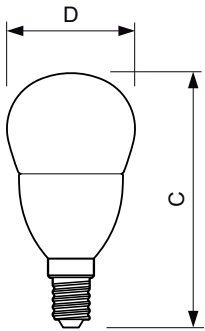

Product data

General Information	
Cap-Base	E14 [E14]
EU RoHS compliant	Yes
Nominal Lifetime (Nom)	15000 h
Switching Cycle	50000X
Technical Type	7-60W
Light Technical	
Color Code	840 [CCT of 4000K]
Luminous Flux (Nom)	830 lm
Color Designation	Cool White (CW)
Correlated Color Temperature (Nom)	4000 K
Luminous Efficacy (rated) (Nom)	118.00 lm/W
Color Consistency	<6
Color Rendering Index (Nom)	80
LLMF At End Of Nominal Lifetime (Nom)	70 %

Dimensional drawing

Product	D	C
CorePro lustre ND 7-60W E14 840 P48 FR	48 mm	95 mm

Candle 230V 8-60W 806lm 4000K E14 ND FR

Photometric data

LEDbulb 60W E14 840 FR P48

LEDbulb 60W E14 827 FR P48

CorePro LED candles and lusters