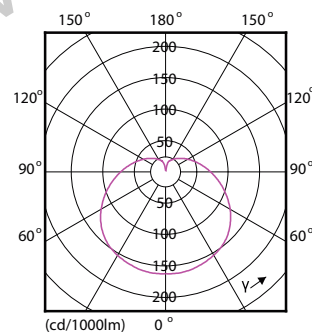

Product data

General Information	
Cap-Base	E14 [E14]
EU RoHS compliant	Yes
Nominal Lifetime (Nom)	15000 h
Switching Cycle	50000X
Technical Type	7-60W
Light Technical	
Color Code	840 [CCT of 4000K]
Luminous Flux (Nom)	830 lm
Color Designation	Cool White (CW)
Correlated Color Temperature (Nom)	4000 K
Luminous Efficacy (rated) (Nom)	118.00 lm/W
Color Consistency	<6
Color Rendering Index (Nom)	80
LLMF At End Of Nominal Lifetime (Nom)	70 %

Dimensional drawing

Product	D	C
CorePro lustre ND 7-60W E14 840 P48 FR	48 mm	95 mm

Candle 230V 8-60W 806lm 4000K E14 ND FR

Photometric data

LEDbulb 60W E14 840 FR P48

LEDbulb 60W E14 827 FR P48

CorePro LED candles and lusters