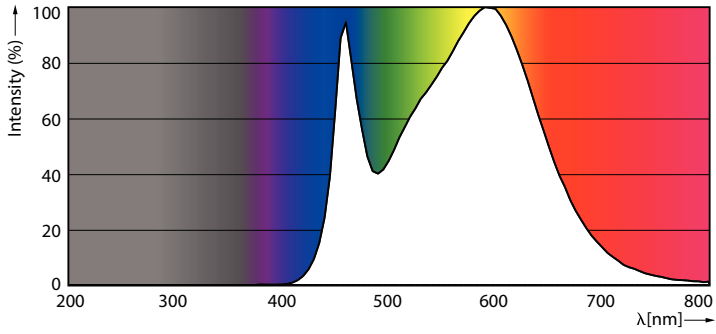

CorePro LED candles and lusters

Photometric data

LEDbulb 60W E14 840 FR B38