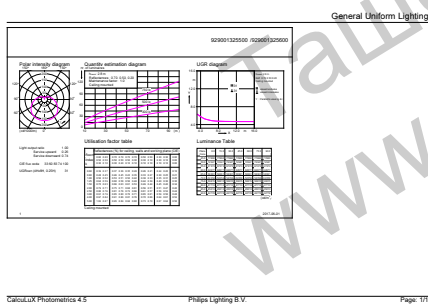

Order product name	CorePro lustre ND 7-60W E14 840 P48 FR
EAN/UPC - Product	8718696703076
Order code	929001325502
Numerator - Quantity Per Pack	1
Numerator - Packs per outer box	10
Material Nr. (12NC)	929001325502
Net Weight (Piece)	0.072 kg

Dimensional drawing

Product	D	C
CorePro lustre ND 7-60W E14 840 P48 FR	48 mm	95 mm

Candle 230V 8-60W 806lm 4000K E14 ND FR

Photometric data

LEDbulb 60W E14 840 FR P48

LEDbulb 60W E14 827 FR P48

CorePro LED candles and lusters