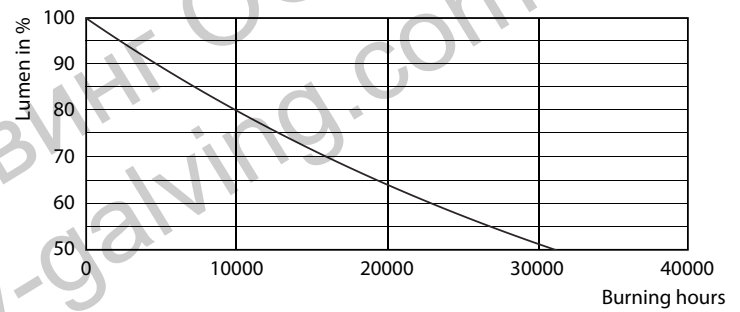

Product data

General Information	
Cap-Base	E14 [E14]
EU RoHS compliant	Yes
Nominal Lifetime (Nom)	15000 h
Switching Cycle	50000X
Technical Type	7-60W
Light Technical	
Color Code	840 [CCT of 4000K]
Luminous Flux (Nom)	830 lm
Color Designation	Cool White (CW)
Correlated Color Temperature (Nom)	4000 K
Luminous Efficacy (rated) (Nom)	118.00 lm/W
Color Consistency	<6
Color Rendering Index (Nom)	80
LLMF At End Of Nominal Lifetime (Nom)	70 %

Photometric data

LEDbulb 60W E14 840 FR B38

Lifetime

LEDbulb 60W E14 827 FR B38

LEDbulb 60W E14 827 FR B38